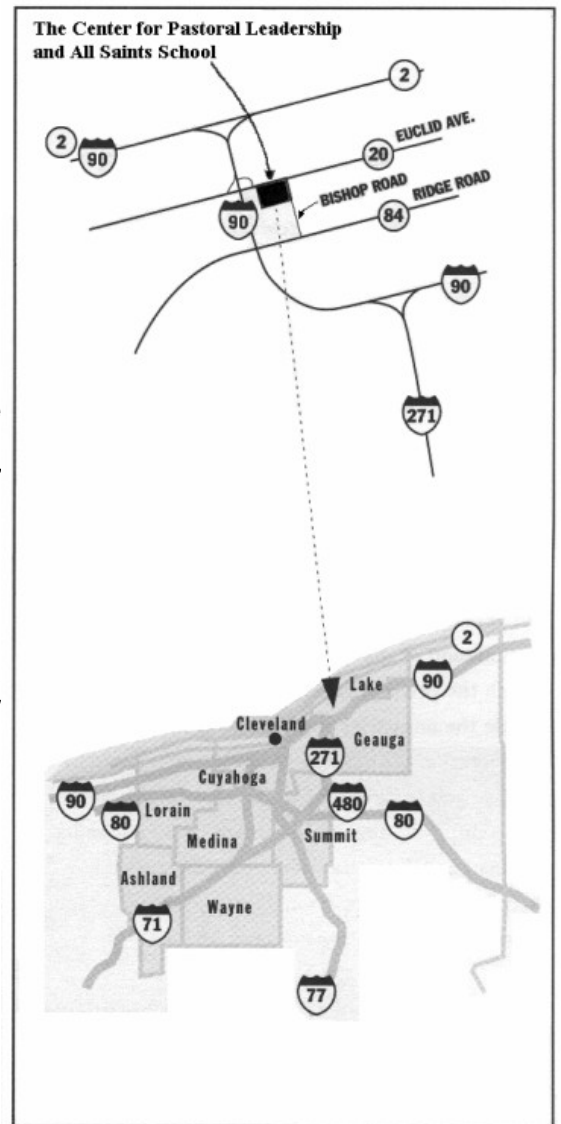

Directions to the Center for Pastoral Leadership (Borromeo/St. Mary Seminary)

Coming from the East:

Take I-90 West. Exit at Euclid Avenue, Route 20 (exit number 186). Turn left onto Euclid Avenue. The Center for Pastoral Leadership will be on your right.

Coming from the South:

Take I-271 North. As you pass through Mayfield Heights, stay into the right two lanes so that you exit onto I-90 West. Exit at Euclid Avenue, Route 20 (exit number 186). Turn left onto Euclid Avenue. The Center for Pastoral Leadership will be on your right.

Coming from the West:

Take I-90 East. When passing E. 260th Exit get into the right lane. Sign will read "I-90 ERIE PA". Exit almost immediately at Euclid Avenue. Exit number is 186. Turn left (east) at the ramp traffic light. The Center for Pastoral Leadership will be on your right.

PARKING:

Park in the lot shown on the campus map below and follow the honor band signs that will be posted.

Center for Pastoral Leadership/Borromeo/St. Mary Seminary Campus

Map Key for the Campus Map ----->>>